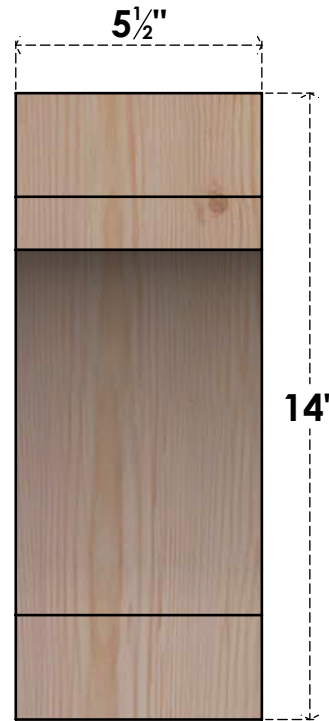

BRC06X14X14MRC00SDF

5 1/2"W X 14"D X 14"H MERCED SMOOTH BRACE, DOUGLAS FIR

SIDE

FRONT

EKENA MILLWORK
 2300 WEST MAIN ST.
 CLARKSVILLE, TX 75426
 TOLL FREE: 866-607-0453
 WWW.EKENAMILLWORK.COM

NOTES

1. INSTALLATION TO BE COMPLETED IN ACCORDANCE WITH MANUFACTURER'S SPECIFICATIONS.
2. DRAWING MAY NOT BE TO SCALE
3. THIS DRAWING IS INTENDED FOR DESIGN AND PLANNING PURPOSES ONLY.
4. ALL INFORMATION CONTAINED HEREIN WAS CURRENT AT THE TIME OF DEVELOPMENT BUT MUST BE REVIEWED AND APPROVED BY THE PRODUCT MANUFACTURER TO BE CONSIDERED ACCURATE.
5. PRODUCTS ARE NOT KILN DRIED. THIS ITEM IS UNIQUE AND WILL CONTAIN THE NATURAL VARIATIONS THAT THE WOOD SPECIES OFFERS. THIS MAY RESULT IN VARIATIONS UP TO 1/4"