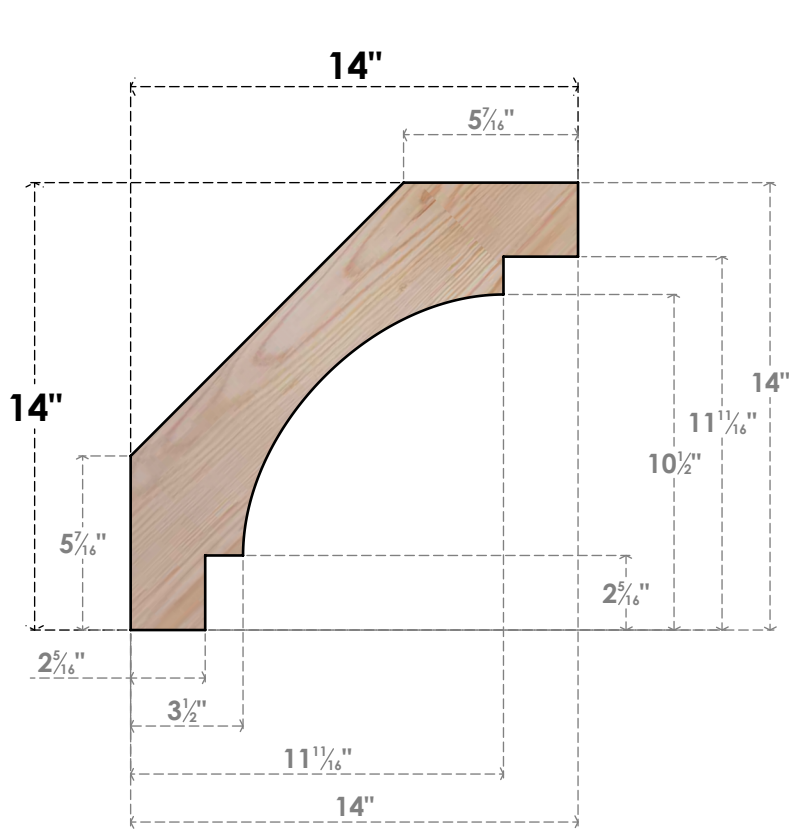

BRC06X14X14MRC00SDF

5 1/2"W X 14"D X 14"H MERCED SMOOTH BRACE, DOUGLAS FIR

SIDE

FRONT

EKENA MILLWORK
 2300 WEST MAIN ST.
 CLARKSVILLE, TX 75426
 TOLL FREE: 866-607-0453
 WWW.EKENAMILLWORK.COM

NOTES

1. INSTALLATION TO BE COMPLETED IN ACCORDANCE WITH MANUFACTURER'S SPECIFICATIONS.
2. DRAWING MAY NOT BE TO SCALE
3. THIS DRAWING IS INTENDED FOR DESIGN AND PLANNING PURPOSES ONLY.
4. ALL INFORMATION CONTAINED HEREIN WAS CURRENT AT THE TIME OF DEVELOPMENT BUT MUST BE REVIEWED AND APPROVED BY THE PRODUCT MANUFACTURER TO BE CONSIDERED ACCURATE.
5. PRODUCTS ARE NOT KILN DRIED. THIS ITEM IS UNIQUE AND WILL CONTAIN THE NATURAL VARIATIONS THAT THE WOOD SPECIES OFFERS. THIS MAY RESULT IN VARIATIONS UP TO 1/4"